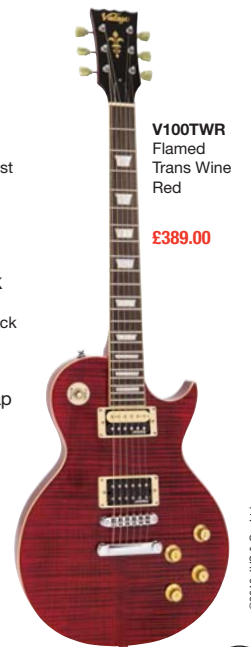

V6VW
Vintage White

£299.00

Specification

- Body: American Alder
- Neck: Hard Maple – Bolt On
- Scale: 25.5"/648mm
- Frets: 22
- Neck Inlays: Pearlloid Dot
- Tuners: Wilkinson® WJ55 E-Z-LOK™
- Vibrato: Wilkinson® WVC
- Pickups: 3 Wilkinson® Single Coils
(N) WVS (M) WVS (B) WVS
- Hardware: Chrome
- Controls: Volume/ 2 Tone/ 5-Way Lever

V6M24PL
Purple

£329.00

V6M24BK
Gloss Black

£329.00

Specification

- Body: American Alder
- Neck: Maple – Bolt-On
- Fingerboard: Maple
- Scale: 25.5"/648mm
- Frets: 24 Medium Jumbo
- Neck Inlays: Black Dot
- Tuners: Wilkinson® E-Z-Lok™ WJ07LH
- Bridge: Wilkinson® VS501IK Vibrato
- Pickups: 2 Wilkinson® Double Coils
WHHBN/WHHBB
- Hardware: Chrome
- Controls: Volume/Tone/3-way Toggle Switch

V100 – REISSUED

Incorporating a solid Mahogany body with mahogany set-neck - complete with ingenious offset-neck design for superb upper fret access

V100THB
Flamed Honeyburst

£389.00

V100TBK
Flamed Gloss black

£389.00

V100TWR
Flamed Trans Wine Red

£389.00

Specification

- Body: Solid Mahogany with carved flame maple cap
- Neck: Mahogany – Set Neck
- Scale: 24.75"/628mm
- Frets: 22
- Neck Inlays: Pearlloid Crown
- Tuners: Wilkinson® WJ44 – Chrome
- Bridge: Tune-O-Matic
- Pickups: 2 Wilkinson® Double Coils (N) WOHZBb (B) WOHHBB
- Hardware: Chrome
- Controls: 2 Volume/ 2 Tone/ 3-Way Lever
- Accessories: Straplocks